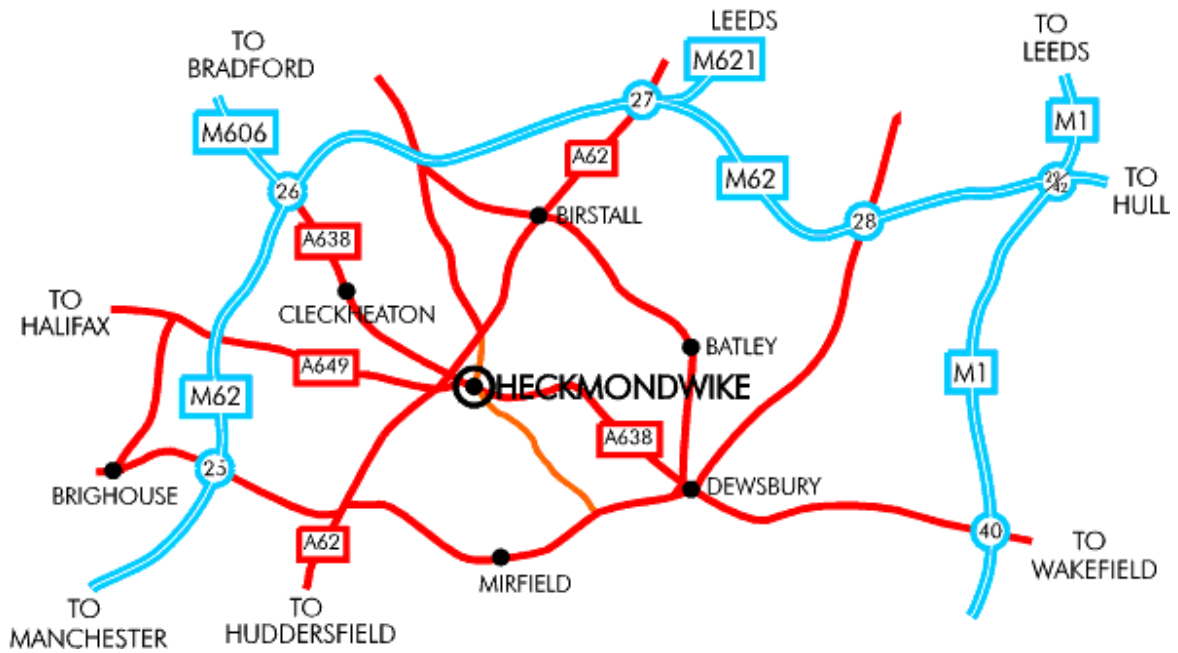

REGIONAL MAP – Registered and 600 UK offices, Heckmondwike